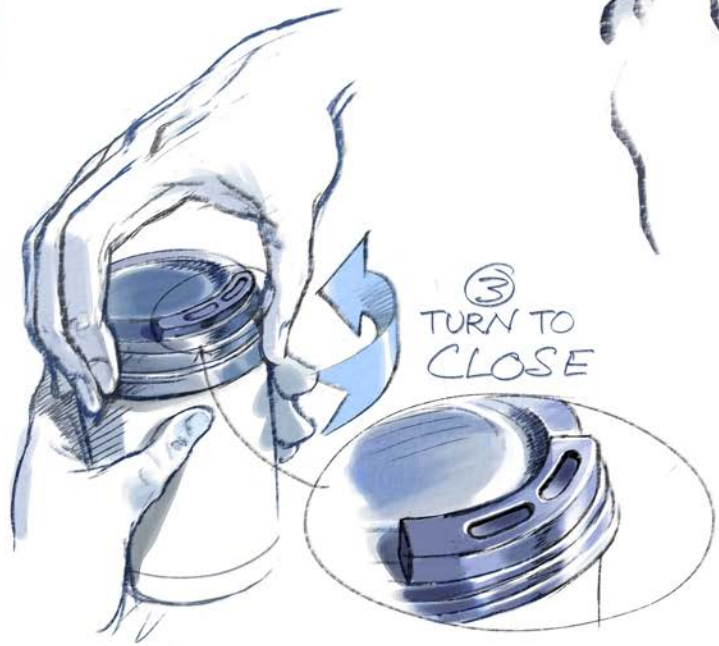

Seda's Turn and Go, an innovative, reclosable hot cup lid,  
is ideal for safe, on-the-go consumption.

## BENEFITS

- Unique two-piece design allows you to reclose your beverage
- Secure tight fit prevents coffee spillage
- Sturdy construction provides sense of security
- Easy-to-use lid snaps in place

**Seda**

INTERNATIONAL  
PACKAGING GROUP

①  
TURN TO  
OPEN

LID HAS TWO PARTS THAT MOVE  
SIDEWAYS TO OPEN OR CLOSE  
THE SIP HOLE

SECURE TIGHT LID FIT

②  
DRINK

③  
TURN TO  
CLOSE

**Seda**  
INTERNATIONAL  
PACKAGING GROUP